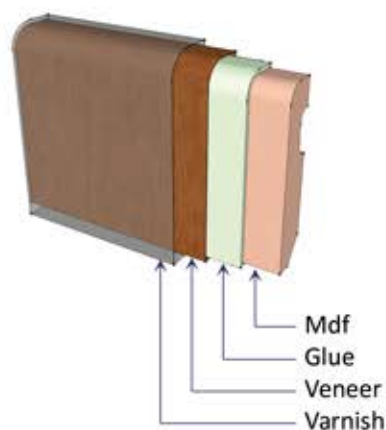

[www.perfilstar.com](http://www.perfilstar.com)

All local and exotic veneers.

Support options:

- Mdf
- Mdf Hidrofuge
- Pine massif finger joint

Veneer patterns options:

- Striped
- Cathedral
- Nutty

*Raw veneer skirting*

*Skirting supports*